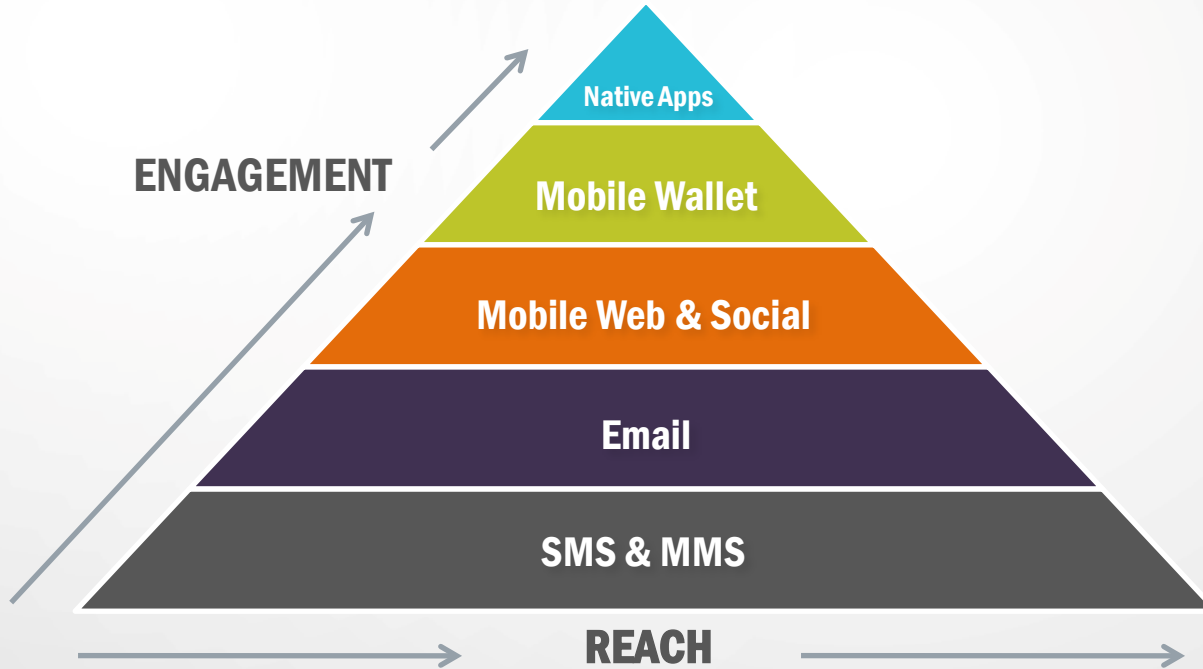

KICK START CONVERSATIONS

ACTIVATE OFFLINE MEDIA | INCREASE RESPONSE RATES

BRAND INVITES ACTION

CUSTOMER RESPONDS

Text Keyword
to Short Code

Call StarStar
Number

CUSTOMER RECEIVES

- Opt-In Confirmation
- Link to Social or Commerce
- Request for Data (Name, Email, ID#)
- Winner or Loser Notification
- Sweepstakes Entry
- SMS Poll or Survey
- SMS or MMS Coupon
- MMS Barcode
- MMS Delivery of Passbook
 - *Generic Pass*
 - *Boarding Pass*
 - *Coupon Pass*
 - *Event Ticket Pass*
 - *Store Card Pass*

DELIVERY MODELS

SUMOTEXT CORPORATION

SELF-SERVICE

- Client controls program via Online Tools
- SUMOTEXT provides Set-up, Training, Service, and Support

MANAGED SERVICES

- SUMOTEXT Mobile Strategy and Consulting Practice
- Includes dedicated Account Manager
- Includes full or hybrid program management, execution, and reporting

COMPETITIVE LANDSCAPE

DIFFERENTIATORS

BASIC

- Advanced Data Collection
- Personalization Tokens
- Segmentation and Targeting
- Cross-Keyword Campaigns
- Integration Triggers
- Enterprise Views and Controls