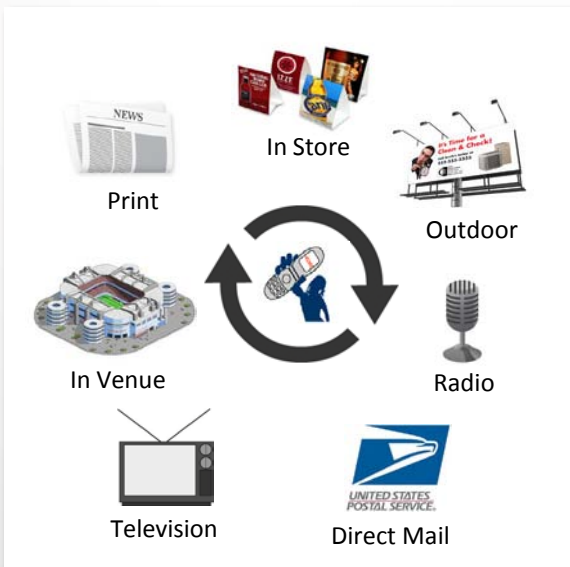

sumotext

Enterprise Tools and API's to control SMS and MMS via Short Codes and StarStar numbers.

ABOUT US

SMS and MMS via Short Codes and StarStar Numbers

SUMOTEXT is a one stop shop for brands and agencies wanting to kick-start and sustain conversations and relationships with mobile audiences.

KICK START CONVERSATIONS

ACTIVATE OFFLINE MEDIA | INCREASE RESPONSE RATES

BRAND INVITES ACTION

CUSTOMER RESPONDS

Text Keyword
to Short Code

Call StarStar
Number

CUSTOMER RECEIVES

- Opt-In Confirmation
- Link to Social or Commerce
- Request for Data (Name, Email, ID#)
- Winner or Loser Notification
- Sweepstakes Entry
- SMS Poll or Survey
- SMS or MMS Coupon
- MMS Barcode
- MMS Delivery of Passbook
 - *Generic Pass*
 - *Boarding Pass*
 - *Coupon Pass*
 - *Event Ticket Pass*
 - *Store Card Pass*